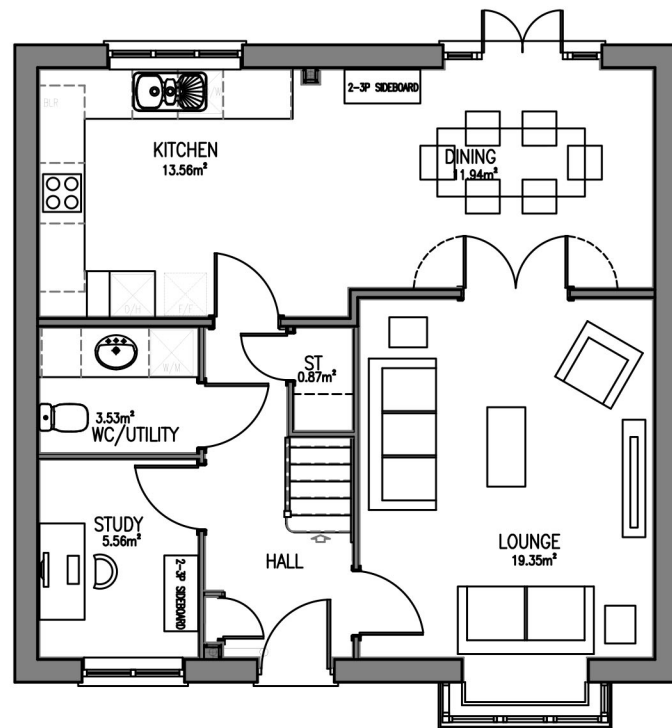

Front Elevation

Side Elevation

Rear Elevation

Side Elevation (Additional Side window Plot 62 Only)

Ground Floor

First Floor

Plots: 32, 53, 62, 73, 74

Project:-
Wivenhoe, Land South of Elmstead Road, off Richard Avenue
Description:-
House Type Manford 'NA44a'
Floor Plans & Elevations