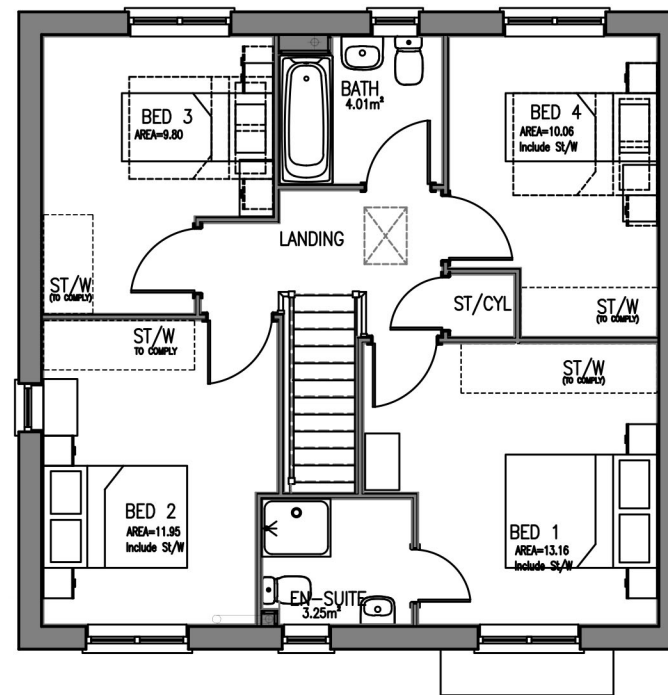

Front Elevation

Side Elevation

Rear Elevation

Side Elevation (Additional Side window Plot 62 Only)

Ground Floor

First Floor

Plots: 32, 53, 62, 73, 74

Project:-
Wivenhoe, Land South of Elmstead Road, off Richard Avenue
Description:-
House Type Manford 'NA44a'
Floor Plans & Elevations